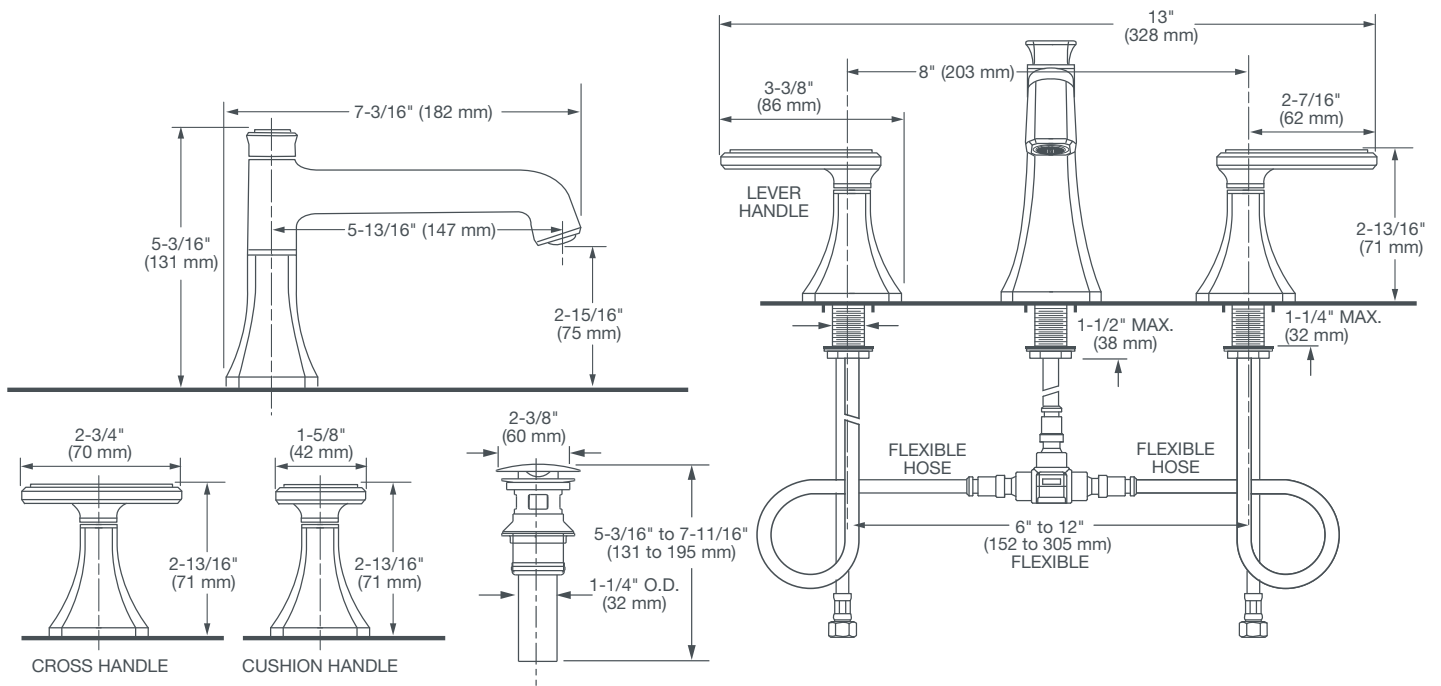

DXV BELSHIRE™

LOW SPOUT WIDESPREAD LAVATORY FAUCET

- Elegant and sophisticated design inspired by the columns, interiors and decorative motifs of the Art-Deco movement
- Low spout is interchangeable with all 3 handles designs
All handles sold separately
- Cast brass spout and side valves
- Ceramic disc valve® cartridges
- 8" centers
- Flexible hose connections for 6"-12" installations
- Lead Free—faucet contains $\leq 0.25\%$ total lead content by weighted volume
- Maximum flow rate: 1.2 gpm (4.5 L/min)

DXV BELSHIRE™

LOW SPOUT WIDESPREAD LAVATORY FAUCET

IMPORTANT: These measurements are subject to change or cancellation. No responsibility is assumed for use of superseded or voided pages.

PART OF **LIXIL**